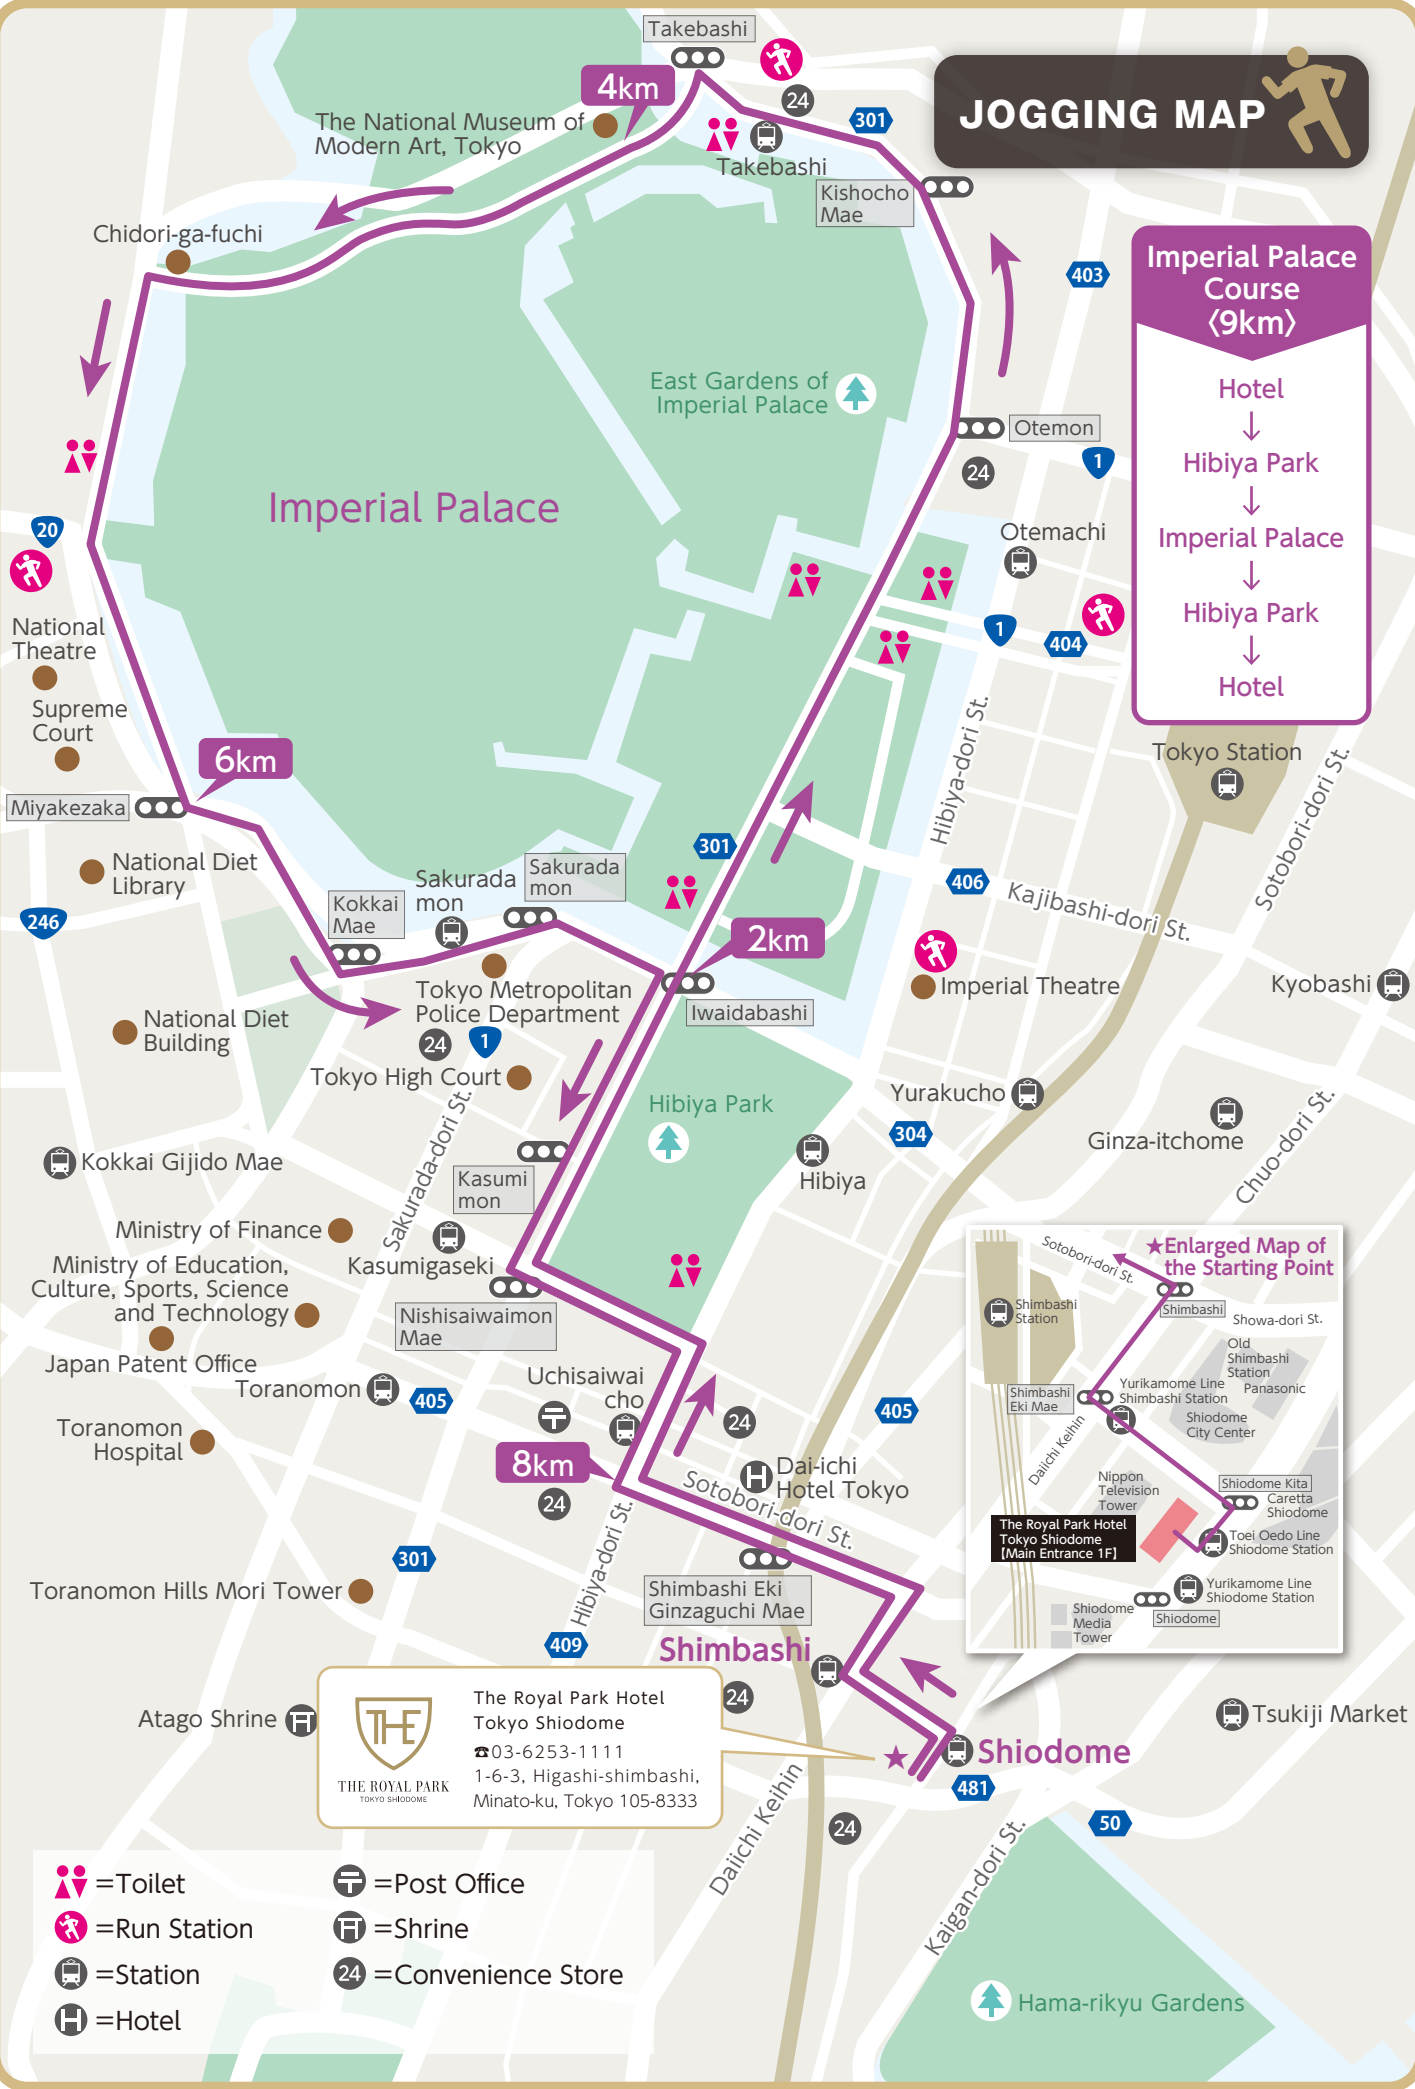

JOGGING MAP

Roppongi-itcho

Tokyo Tower Course (5km)

Hotel
↓
Shiba Park
↓
Tokyo Tower
↓
Shiba Park
↓
Hotel

THE ROYAL PARK TOKYO SHIODOME

03-6253-1111
1-6-3, Higashi-shimbashi,
Minato-ku, Tokyo 105-8333

★ Enlarged Map of the Starting Point

This inset map shows the starting point area in detail, including the Royal Park Hotel Tokyo Shiodome (Main Entrance 1F), Shiodome Station, and surrounding streets like Sotobori-dori St. and Kaigan-dori St.

- = Toilet
- = Run Station
- = Station
- = Post Office
- = Temple
- = Shrine
- = Hotel
- = Convenience Store
- = Takeshiba

JOGGING MAP

Imperial Palace Course (9km)

Hotel
↓
Hibiya Park
↓
Imperial Palace
↓
Hibiya Park
↓
Hotel

★ Enlarged Map of the Starting Point

This inset map shows the starting point area around Shiodome Station, highlighting the location of The Royal Park Hotel Tokyo Shiodome (Main Entrance 1F) and nearby landmarks like the Nippon Television Tower and Shiodome Media Tower.