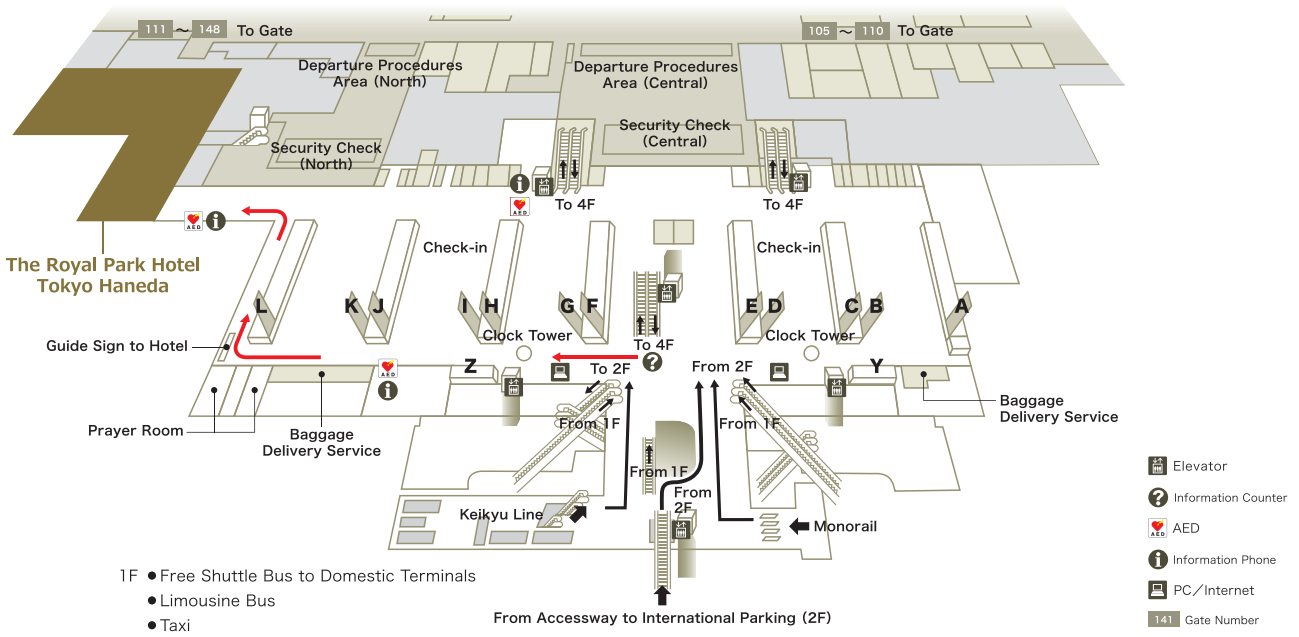

ACCESS MAP

■ Departure Lobby (Terminal 3F)

■ Transit Area (Transit Hotel)

THE ROYAL PARK
TOKYO HANEDA

The Royal Park Hotel Tokyo Haneda
2-6-5 Haneda Airport, Ota-ku, Tokyo 144-0041
Tel: +81-3-6830-1111 Fax: +81-3-3747-0770
www.the-royalpark.jp/the/tokyohaneda/en/

- *About 13 min. from TOKYO MONORAIL Hamamatsucho Station (Haneda Express)
- *About 3 min. on foot from TOKYO MONORAIL Haneda Airport International Terminal Station
- *About 11 min. from KEIKYU Shinagawa Station (Airport Limited Express)
- *About 5 min. on foot from KEIKYU Haneda Airport International Terminal Station