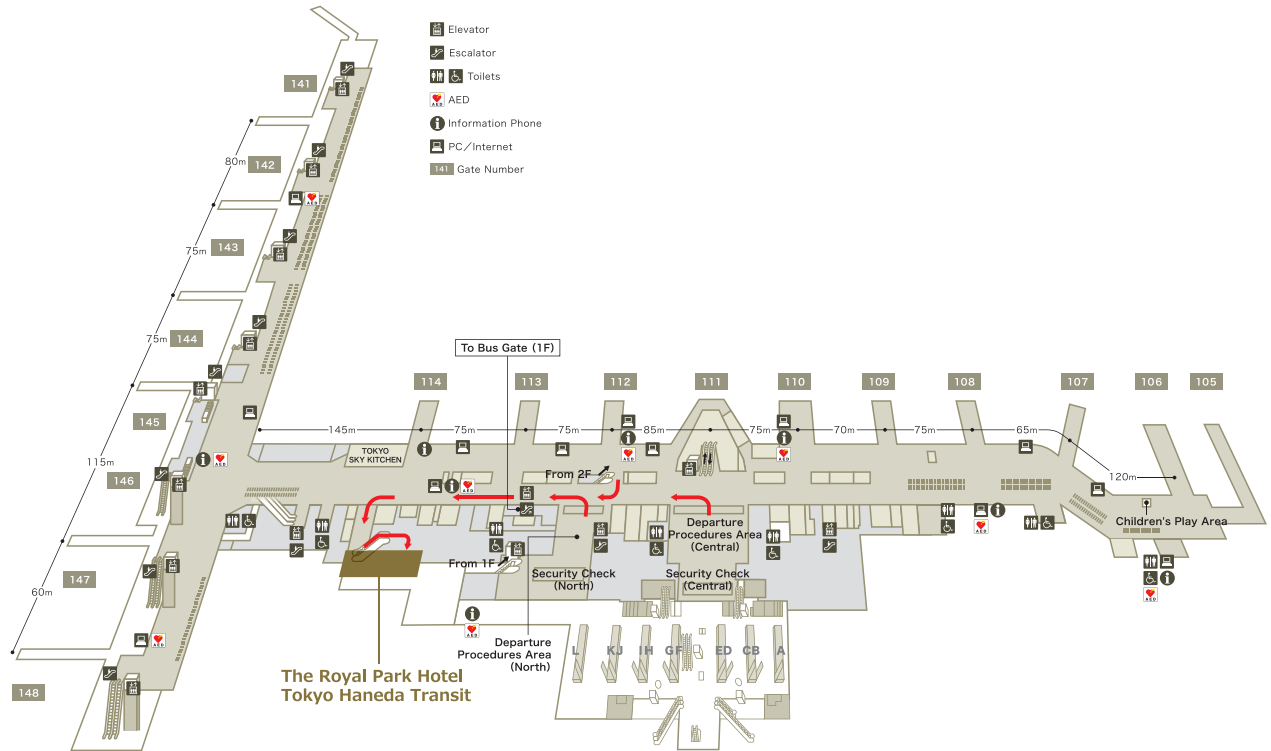

ACCESS MAP

■ Departure Lobby (Terminal 3F)

■ Transit Area (Transit Hotel)

THE ROYAL PARK
TOKYO HANEDA

The Royal Park Hotel Tokyo Haneda
2-6-5 Haneda Airport, Ota-ku, Tokyo 144-0041
Tel: +81-3-6830-1111 Fax: +81-3-3747-0770
www.the-royalpark.jp/the/tokyohaneda/en/

- *About 13 min. from TOKYO MONORAIL Hamamatsucho Station (Haneda Express)
- *About 3 min. on foot from TOKYO MONORAIL Haneda Airport International Terminal Station
- *About 11 min. from KEIKYU Shinagawa Station (Airport Limited Express)
- *About 5 min. on foot from KEIKYU Haneda Airport International Terminal Station